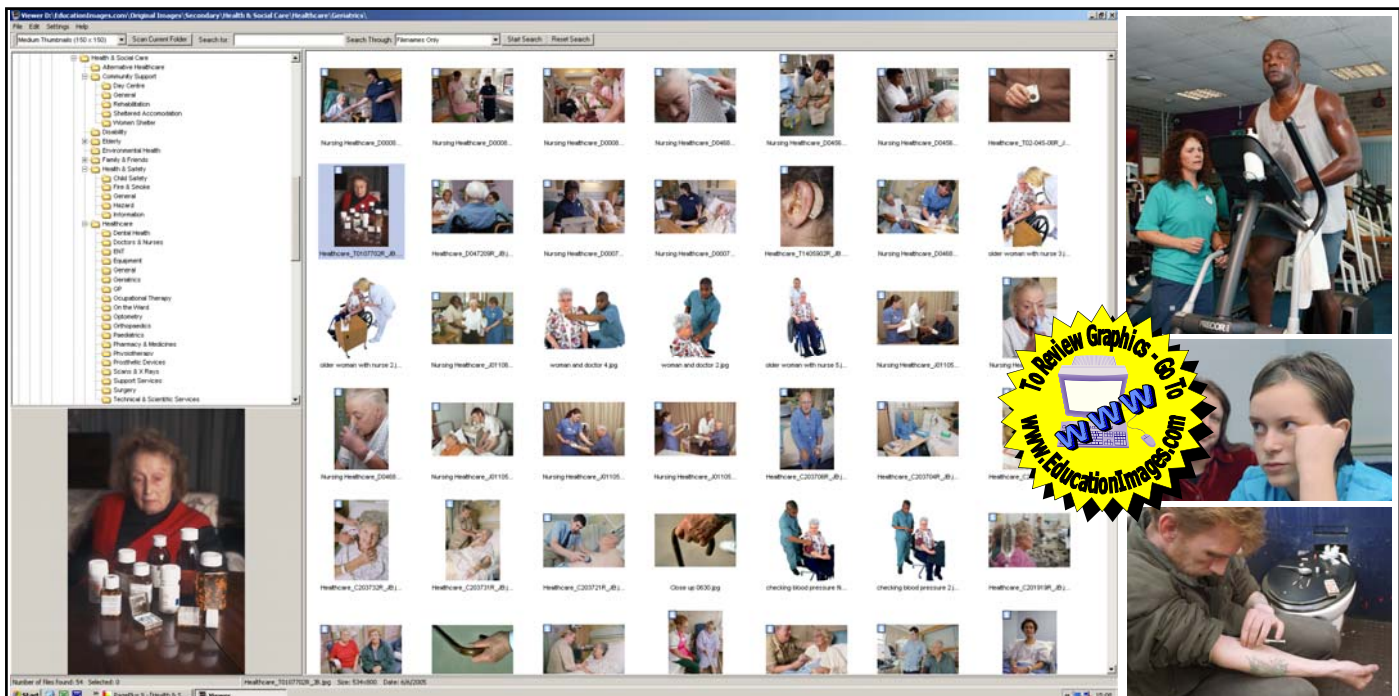

# HEALTH & SOCIAL CARE GRAPHICS

- **OVER 7,900 HIGH QUALITY IMAGES**
- **AVAILABLE ON DVD OR ONLINE**
- **ACCESS IMAGES AT SCHOOL OR AT HOME!**
- **SIMPLY COPY AND PASTE TO USE AN IMAGE**

This superb collection of over 7,900 quality graphics is now available for standalone or network installation. An optional online subscription facilitates access to the images for both students and staff (at school and at home) and gives immediate access to new images. It is now easy to produce or enhance lesson/revision notes, projects, posters, presentations, worksheets, web pages, etc. The integral graphic viewer allows you to easily view the images and then simply copy and paste your selection into any other application. Health & Social Care Graphics is just one of over 30 unique sets of images in the SSER educational graphics library - to see the full subject range visit [www.EducationImages.com](http://www.EducationImages.com).

**PRESENTING THOUSANDS OF SUPERB IMAGES FROM THE UK'S LEADING HEALTH & SOCIAL CARE PHOTO LIBRARY.**

The Health & Social Care Graphics DVD is supplied with a fully featured Graphic Viewer. View all the graphics by category or select images by searching using keywords. Selected images can then be copied via the clipboard into MS Word, Publisher, PowerPoint or any Windows program. The Graphic Viewer has the facility to add annotations within rollover hotspots to any image - this is particularly useful when you project the image or view it through an interactive whiteboard. SSER are leaders in the field of educational graphics and we provide you with detailed instructions, advice and telephone support.