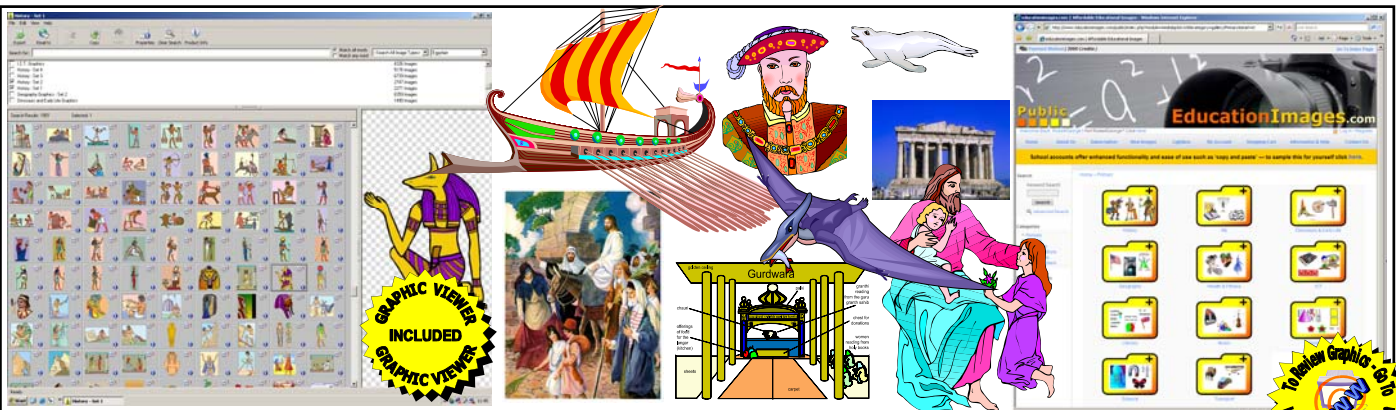

Toxic Substance!

CAUTION VEHICLES!

CCTV!

All DVDs are supplied with a fully featured Graphic Viewer. View all the graphics in these outstanding collections by category or select images by searching using keywords. Selected images can then be copied via the clipboard into MS Word, Publisher, PowerPoint or any Windows program. The Graphic Viewer has the facility to add annotations within rollover hotspots to any image - this is particularly useful when you project the image or view it through an interactive whiteboard. SSER are leaders in the field of educational graphics and we provide you with detailed instructions, advice and telephone support.